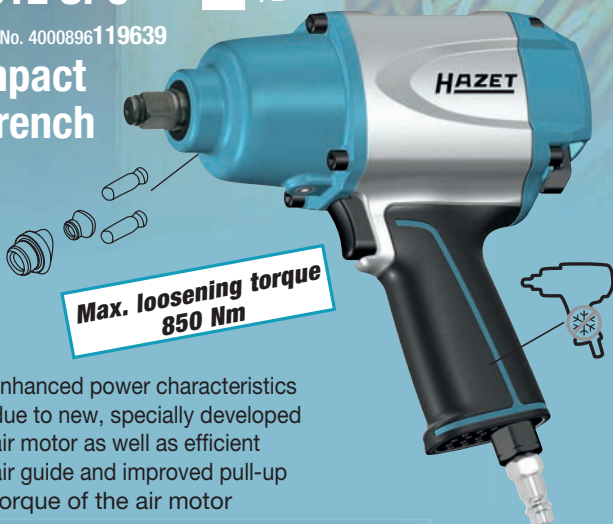

600 SPC/10

EAN-No. 4000896118465

Combination wrench set

10

Made in Germany

10 x 8 - 19 mm

81,50 € net

| | |
|--|------------------------------------|
| | 5,5 6 7 8 9 10 11 12 13 14 |
| | 6 10 11 |
| | PH1 PH2 PH3 |
| | PZ1 PZ2 PZ3 |
| | 5 3 4 5 6 7 mm |
| | T10H T15H T20H T25H T27H T30H T40H |
| | 863 P |
| | 55 101,5 mm |

9012 SPC

EAN-No. 4000896119639

Impact wrench

12.5 1/2"

Max. loosening torque
850 Nm

- Enhanced power characteristics due to new, specially developed air motor as well as efficient air guide and improved pull-up torque of the air motor